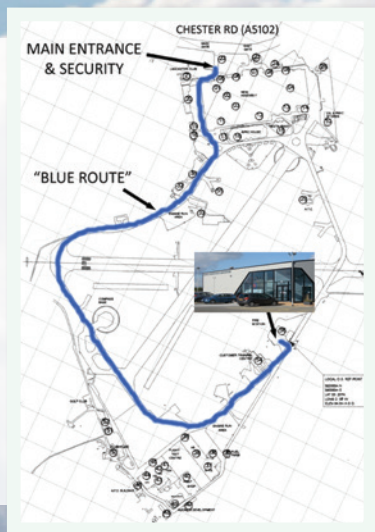

**Welcome to Woodford**, we hope you enjoy your visit. You are about to enter an active construction site and it is essential that the following instructions are carefully followed:

The route across the site is called the **“Blue Route”** shown in the map on the left. You must follow the signs to the Museum.

There is a speed limit of 20 m.p.h. This is used as a through route for all traffic and there is no stopping permitted.

**In the event of an emergency** call Museum Reception on 01625 877534. Stay with your vehicle and wait for help to arrive.

For safety reasons, you must not deviate from this route or enter any restricted area.

When you arrive at the Museum please park in one of the marked bays.

**We hope you enjoy your visit**